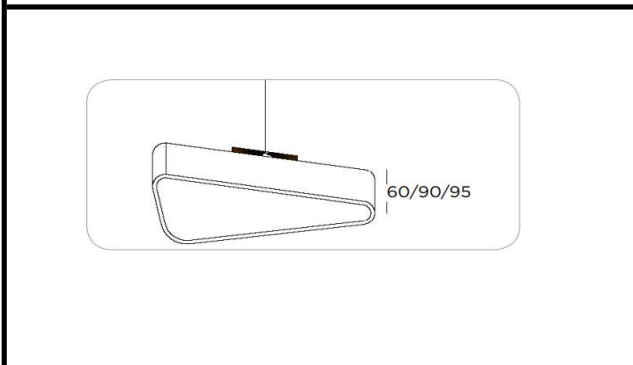

Dimension diagram

Remarks:-

Address: Plot #7 Saroorpur-Nangla Industrial Area,Ballabgarh-Sohna Road,Faridabad-121005
Email: info@sovitron.com